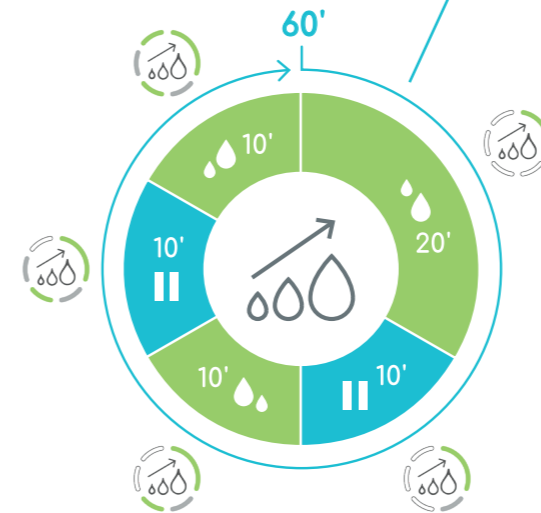

Troubleshooting

lip valve

tube connector

membrane pot

Memory Plus

Automatic Power Pumping

ardo bellis

QUICK GUIDE

Cleaning

This quick guide does not replace the instructions for use, which should be read before use.

Assembly Pumpset

Plug & charge

Single pumping

Stimulation

Double pumping

Expression